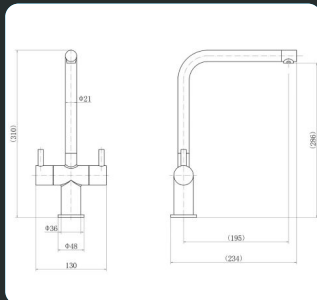

NEW EASYFLOW IDAHO TAP RANGE

Easyflow

VIEW SPECS

Modern square design taps available in 6 stunning finishes.
Visit WWW.MVIHAZEL.COM to view complete range!