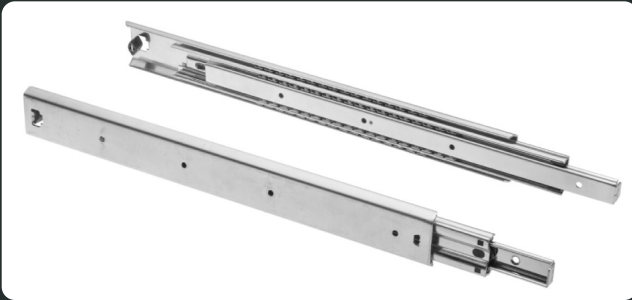

NEW HEAVY DUTY 100KG TELESCOPIC SLIDES

Perfect for all large capacity storage systems. [Order Online](#)

View specs and more at mvihazel.com