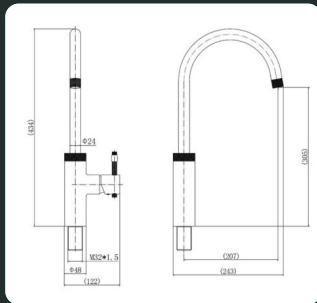

NEW EASYFLOW DESIGNER KNURLED TAPS

Easyflow

VIEW SPECS

Knurled design that combines style and function. Available in 6 finishes.
Visit WWW.MVIHAZEL.COM to view specs.