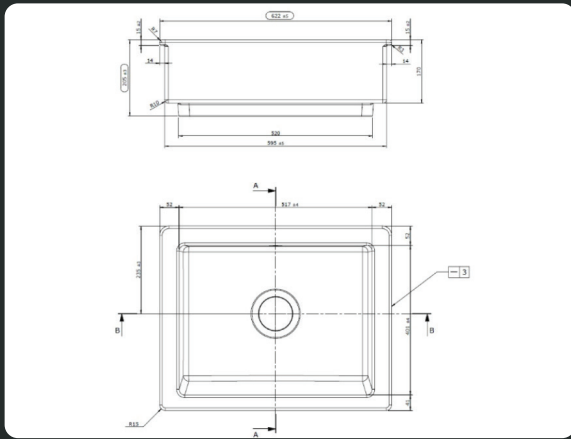

NEW TO RANGE: SANINDUSA APRON BELFAST SINK

sanindusa®
lifemoments

View specs and more at mvihazel.com

VIEW SPEC